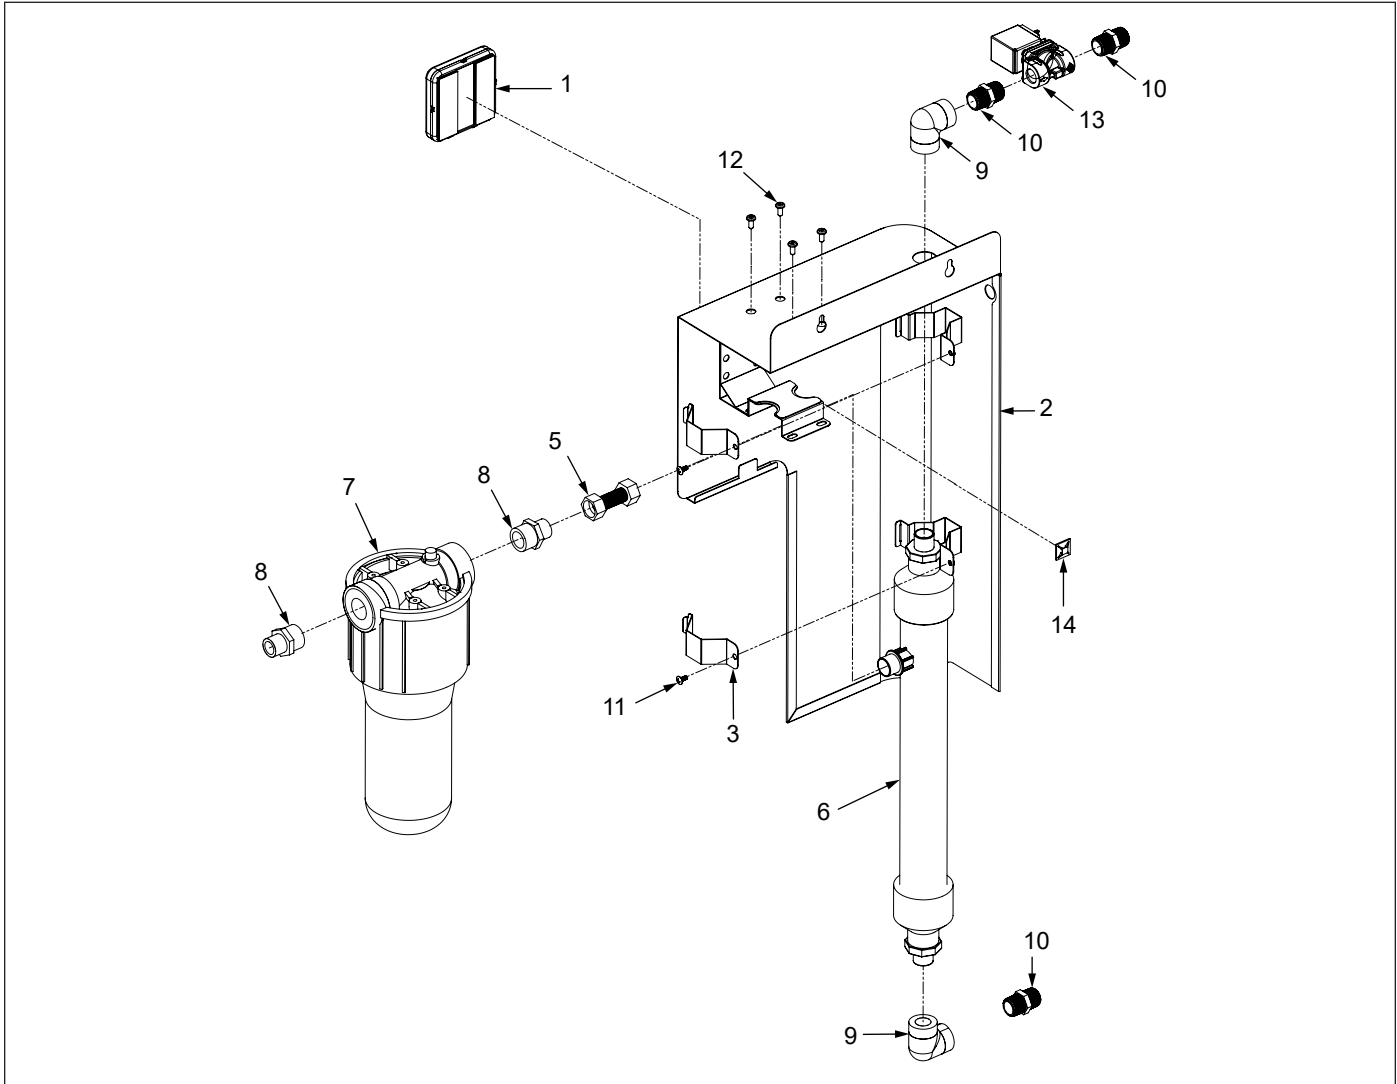

Contact us at 86-512-6841-3637, or toll free in the United States at 1-800-253-2991.

Item	Part No.	Description	Qty.
1	0012357	Universal Pulse Controller Assy	1
2	0024322	Weldment Cover	1
3	0509946	Clamp, Top	2
4	0700769	Wire Harness (Not Shown)	1
5	2000594	Bellows, 1.97" LG	1
6	2090162	IMT 216 Cartridge	1
7	2180462	Housing, White Bowl and Head	1
8	2190164	Nipple, Reducing, 3/4MPT X 1/2MPT	2

Item	Part No.	Description	Qty.
9	2190194	Elbow, 90° 1/2" NPT Reinforced	2
10	2190207	Nipple, 1/2 MNPT, Nylon	3
11	3080157	Screw, #8-32 X 3/8" LG PHTRSHD	2
12	3080347	Screw, 1/16" - 16 X 1/2" LG	4
13	4040196	Valve, Sol, N.C., 24VDC, 1/2" FNPT	1
14	4060377	Cable Tie Mount W/ Adhesive	1